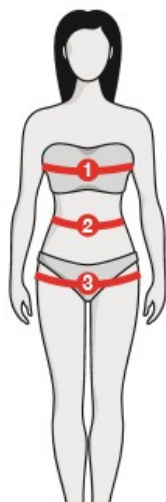

PANTALONE A GAMBA LARGA

€ 37,00 € 27,75 (IVA inc.)

TAGLIE DONNA women's sizes	40	42	44	46	48	50	52	54	56	Taglia Unica one size	normal	big
	XS	S		M		L		XL		40-50	40-48	50-54
circonferenza torace in cm. chest circumference in cm.	86	90	94	98	102	106	110	114	118	S > XL	S > M	L > XL
circonferenza vita in cm. waist circumference in cm.	64	68	72	76	80	84	88	92	96	S > XL	S > M	L > XL
circonferenza fianchi in cm. hips circumference in cm.	90	94	98	102	106	110	114	118	122	S > XL	S > M	L > XL