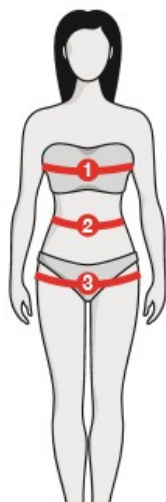

PANTALONE TUTA NERO IN SATIN

€16,00 € 12,00 (IVA inc.)

TAGLIE DONNA women's sizes	40	42	44	46	48	50	52	54	56	Taglia Unica one size	normal	big
	XS	S		M		L		XL		40-50	40-48	50-54
circonferenza torace in cm. chest circumference in cm.	86	90	94	98	102	106	110	114	118	S > XL	S > M	L > XL
circonferenza vita in cm. waist circumference in cm.	64	68	72	76	80	84	88	92	96	S > XL	S > M	L > XL
circonferenza fianchi in cm. hips circumference in cm.	90	94	98	102	106	110	114	118	122	S > XL	S > M	L > XL