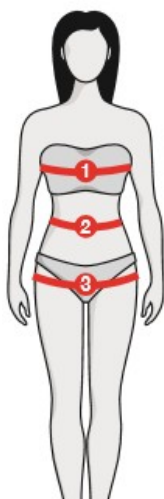

SALOPETTE A RIGHE CON LACCI SULLE SPALLE E APERTURA SULLA SCHIENA

€ 32,00 € 24,00 (IVA inc.)

TAGLIE DONNA women's sizes	40	42	44	46	48	50	52	54	56	Taglia Unica one size	normal	big
	XS	S		M		L		XL		40-50	40-48	50-54
circonferenza torace in cm. chest circumference in cm.	86	90	94	98	102	106	110	114	118	S > XL	S > M	L > XL
circonferenza vita in cm. waist circumference in cm.	64	68	72	76	80	84	88	92	96	S > XL	S > M	L > XL
circonferenza fianchi in cm. hips circumference in cm.	90	94	98	102	106	110	114	118	122	S > XL	S > M	L > XL